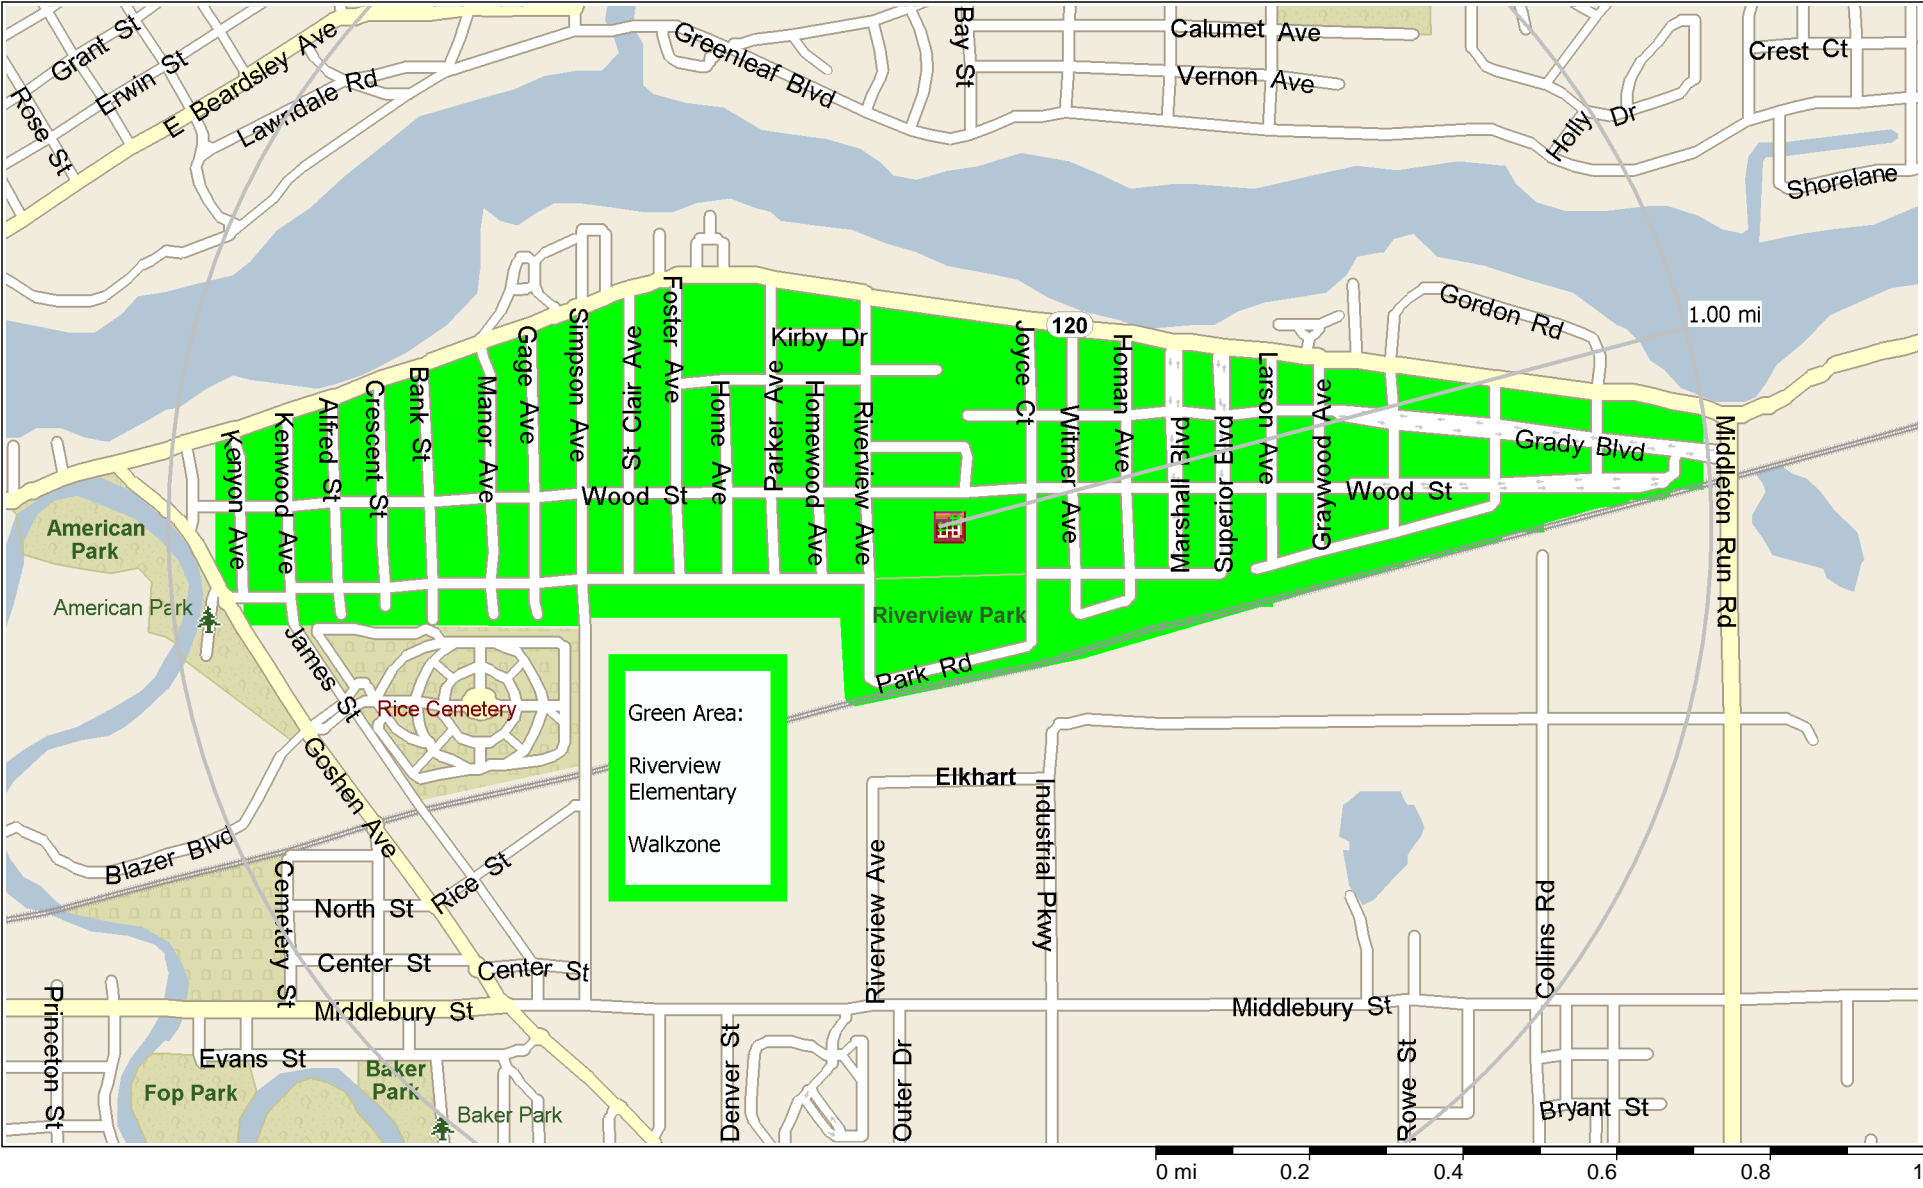

Riverview Elementary

Green Area:
 Riverview
 Elementary
 Walkzone

Copyright © and (P) 1988–2010 Microsoft Corporation and/or its suppliers. All rights reserved. <http://www.microsoft.com/mappoint/>
 Certain mapping and direction data © 2010 NAVTEQ. All rights reserved. The Data for areas of Canada includes information taken with permission from Canadian authorities, including: © Her Majesty the Queen in Right of Canada, © Queen's Printer for Ontario. NAVTEQ and NAVTEQ ON BOARD are trademarks of NAVTEQ. © 2010 Tele Atlas North America, Inc. All rights reserved. Tele Atlas and Tele Atlas North America are trademarks of Tele Atlas, Inc. © 2010 by Applied Geographic Systems. All rights reserved.