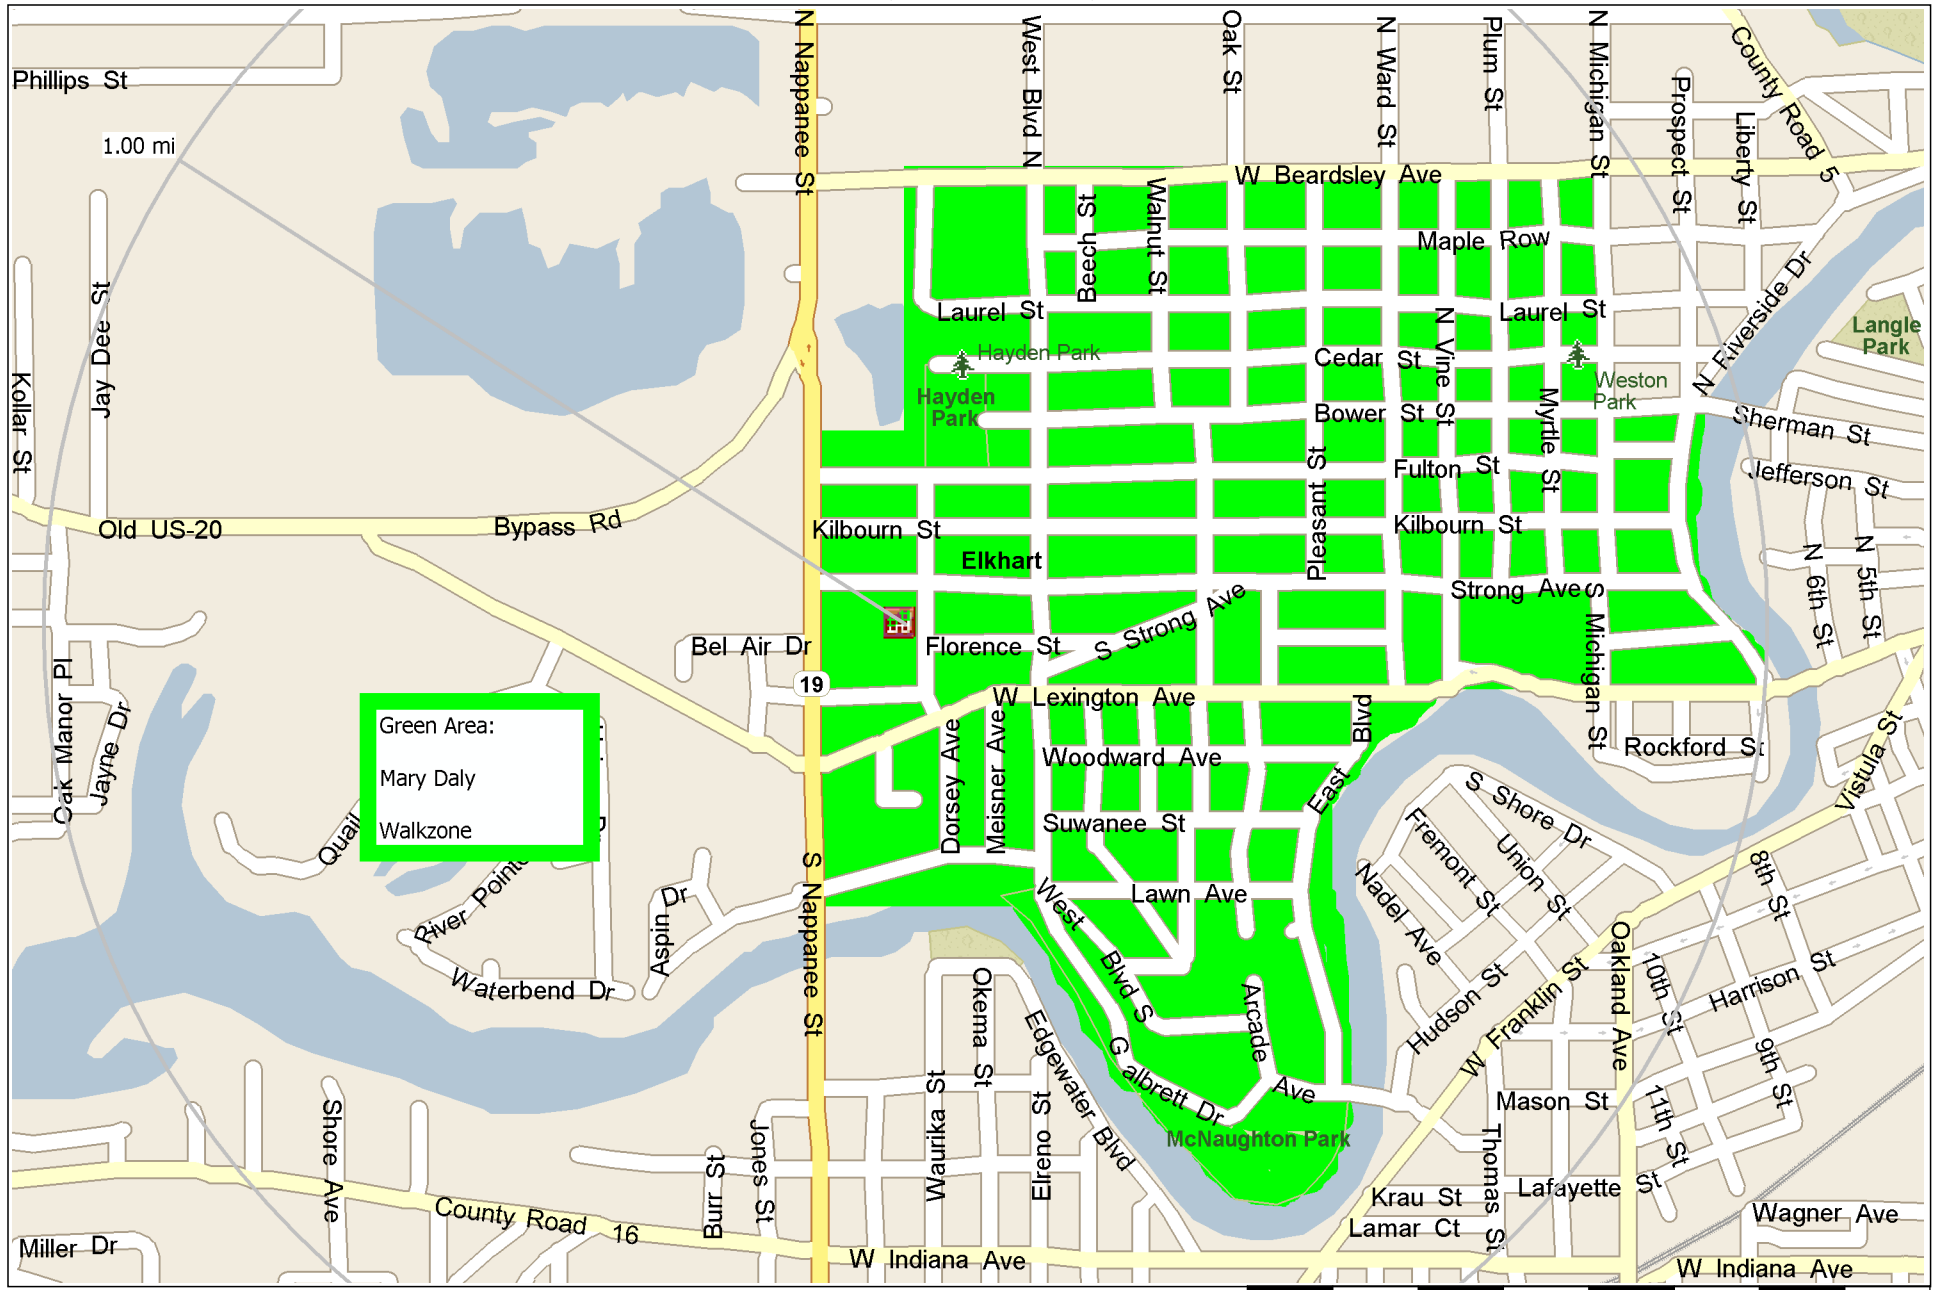

Daly Elementary

Green Area:
Mary Daly
Walkzone