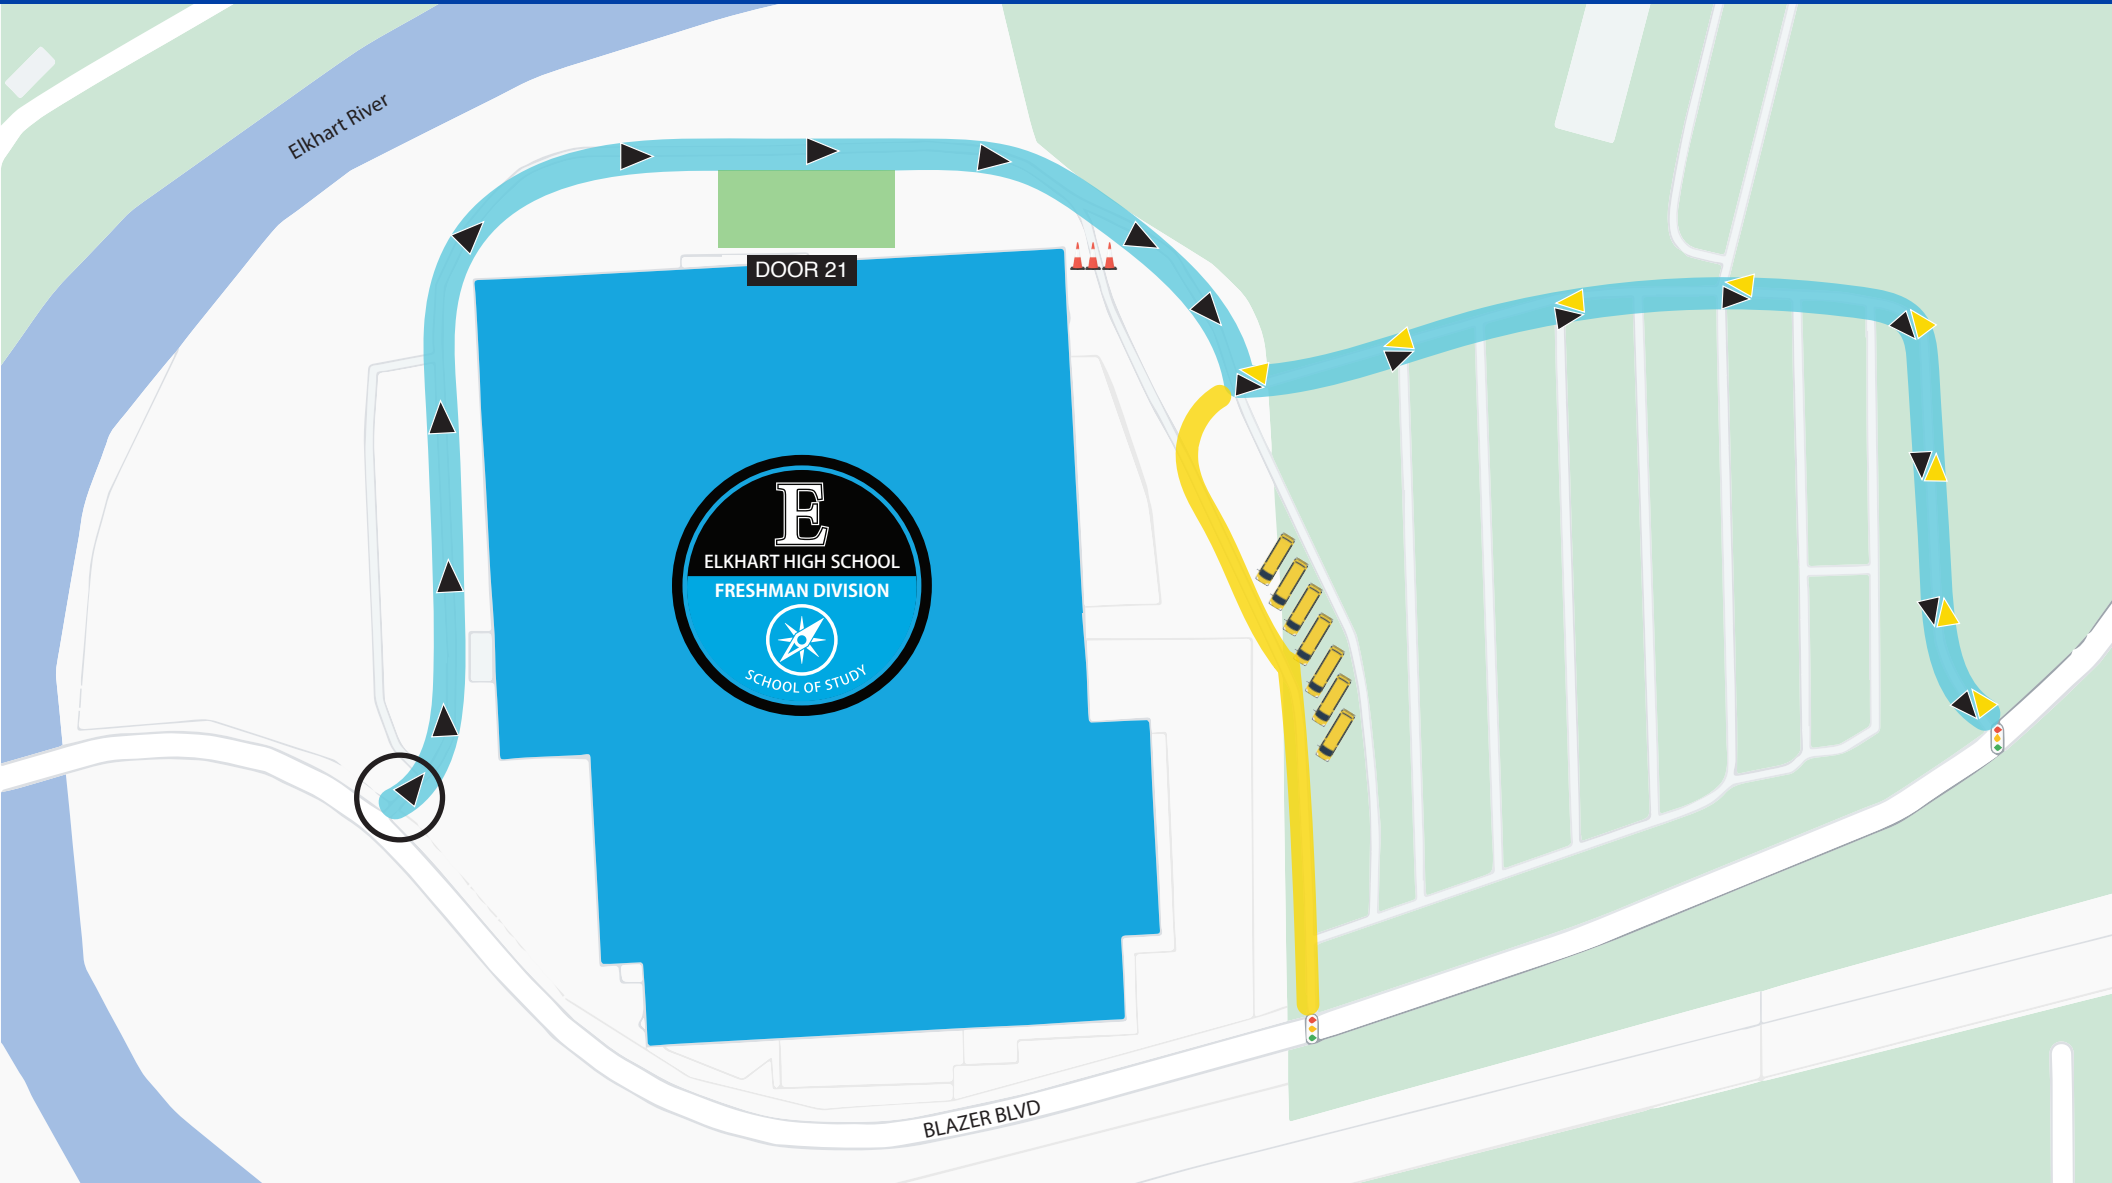

EHS Freshman Division - Traffic Flow 2021-2022

 ALL CAR RIDER TRAFFIC ENTER HERE

 CAR RIDER DROP-OFF AND PICK-UP ROUTE

 DROP-OFF AND PICK-UP ZONE

 BUS ROUTE BUS TRAFFIC ONLY